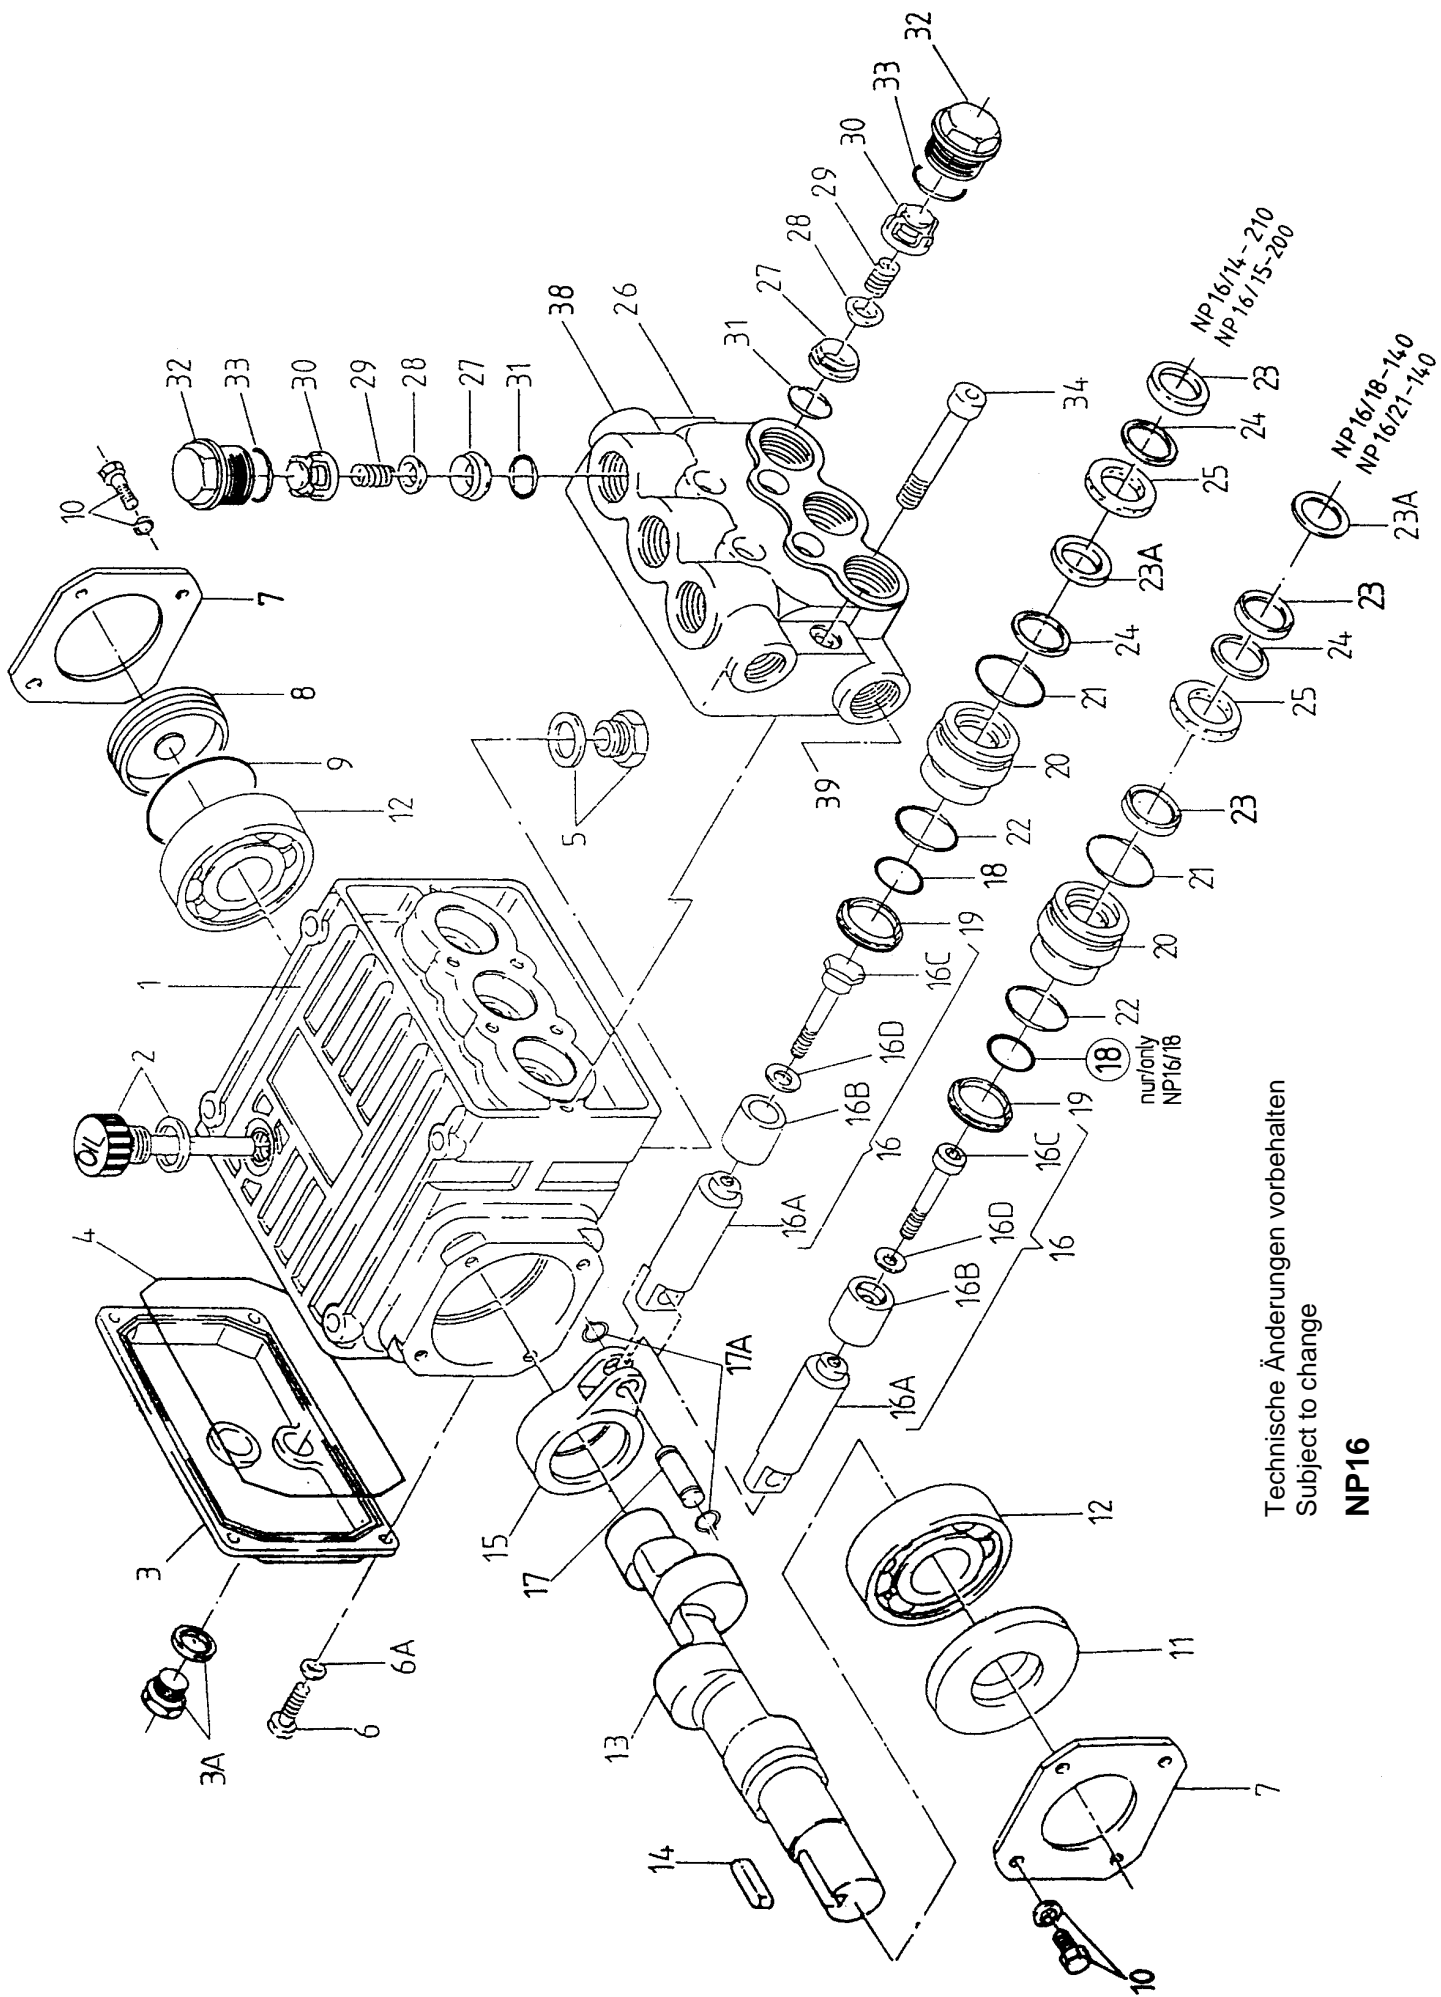

Bei Bestellung von Ersatzteilen bitte Bestell-Nr., Pumpen-Nr. und -type angeben
When ordering please state Code No., Pump Model and Pump Serial No.

Technische Änderungen vorbehalten
Subject to change

NP16

NP 16/14-210
NP 16/15-200

NP 16/18-140
NP 16/21-140

not only
NP16/18